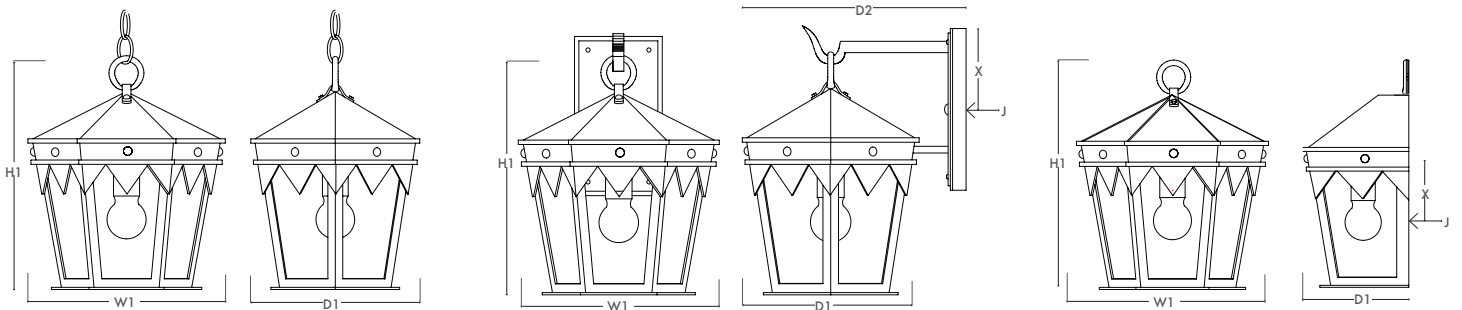

DLG LIGHTING^{CO}

THE SANTA BARBARA LIGHTING COMPANY

THE OREÑA

This lantern was designed for use at the historic Oreña Adobe, originally built as a town residence by one of Santa Barbara's oldest families. The top cresting pays homage to their Spanish ancestors and exudes the character and flair fit for a prestigious family such as theirs. The sharp geometries of the design play well against the organic smooth walls of the adobe and cast intricate shadows when lit. Hand forged in heavy gauge iron.

PRODUCT DETAIL

ETL Listed

Max Wattage: 60

AVAILABLE ENERGY & DESIGN CODE COMPLIANCE OPTIONS
High Efficacy Rated - GU 24 Socket to comply with Title 24 High Efficacy Requirements.

Dark Sky Compliant - LED down light source located in Fixture Hood recommended with etched glass.

All lanterns are handmade and made to order. Dimensions may vary slightly. Shown in DLG Grey finish with DLG Clear glass

PENDANT DLG-9A-PD				ARM MOUNT DLG-9A-AM						FLUSH MOUNT DLG-9A-FM				
SIZE	H1	W1	D1	SIZE	H1	W1	D1	D2	X	SIZE	H1	W1	D1	X
STANDARD	13.5	8.5	7.5	SMALL	13.25	7.5	6.5	10.75	4.5	STANDARD	12	8.5	5.5	4.5
LARGE	15.5	10.5	9	STANDARD	14.5	8.5	7.5	11.25	4.5	LARGE	14.5	10.5	6.5	5.5
				LARGE	17	10.5	9	12	4.5					

CANOPY: 5" BACKPLATE: 5 X 9 J = LOCATION OF JUNCTION BOX CONNECTION J = LOCATION OF JUNCTION BOX CONNECTION

AVAILABLE FINISH OPTIONS

STANDARD FINISHES

DLG GREY DLG BROWN

PREMIUM FINISHES

DLG ANTIQUE DLG DARK ZINC DLG OLD WORLD