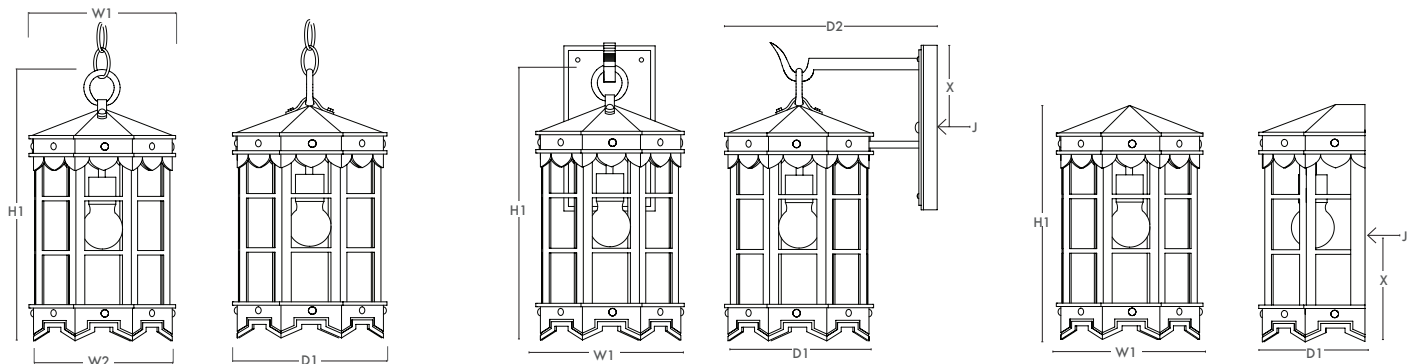

## THE DE LA GUERRA

Our De La Guerra lantern has Mediterranean style precedence with historic profiles and contemporized geometric lines. A striking fixture during the day but even more so at night when the patterned hem casts intricate shadows. Hand forged in heavy gauge iron.

*Shown in DLG Grey finish with DLG Clear glass*

| PENDANT   DLG-5B-PD |    |      |    |      | ARM MOUNT   DLG-5B-AM                   |       |      |      |      |     | FLUSH MOUNT   DLG-5B-FM                 |    |      |      |       |
|---------------------|----|------|----|------|---|-------|------|------|------|-----|---|----|------|------|-------|
| SIZE                | H1 | W1   | W2 | D1   | SIZE                                    | H1    | W1   | D1   | D2   | X   | SIZE                                    | H1 | W1   | D1   | X     |
| STANDARD            | 15 | 7.75 | 9  | 7.75 | SMALL                                   | 13.5  | 6.25 | 6.25 | 10.5 | 4.5 | STANDARD                                | 13 | 7.75 | 5.5  | 5.625 |
| LARGE               | 16 | 9.5  | 9  | 9.5  | STANDARD                                | 15.75 | 7.75 | 7.75 | 11.5 | 4.5 | LARGE                                   | 14 | 8.75 | 6.25 | 6.5   |
| CANOPY: 5"          |    |      |    |      | BACKPLATE: 5 X 9                        |       |      |      |      |     | J = LOCATION OF JUNCTION BOX CONNECTION |    |      |      |       |
|                     |    |      |    |      | LARGE                                   |       |      |      |      |     | BACKPLATE: 5 X 12                       |    |      |      |       |
|                     |    |      |    |      | J = LOCATION OF JUNCTION BOX CONNECTION |       |      |      |      |     |   |    |      |      |       |